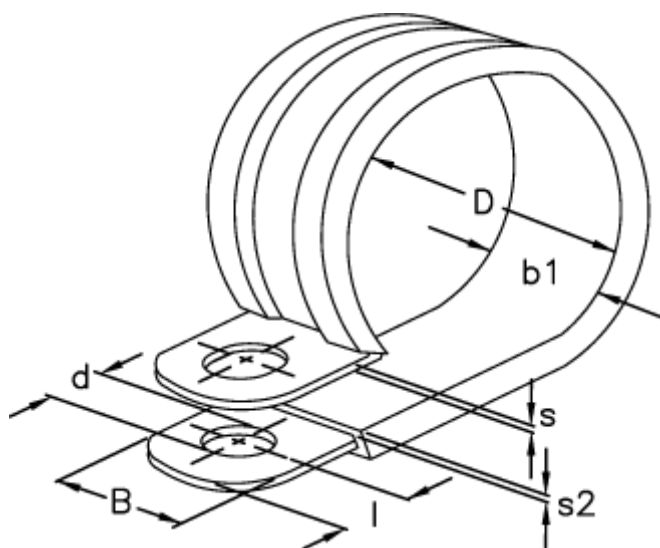

Article number: 029457112023

Description: Norma pipe retaining clip  
RLGU 1. 23/12 W1

## Measures

---

b1	= 15.0
d	= 6.4
Diameter D	= 23
l	= 6
s	= 0.8
s2	= 1.2
Width B	= 12